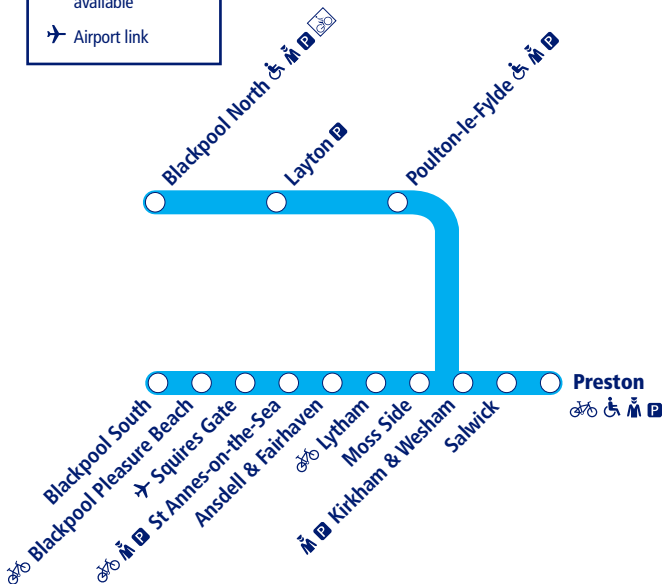

Train times

13

10 December 2023 –
1 June 2024

Preston to Blackpool

- Parking available
- Staff in attendance
- Bicycle store facility
- Bike & Go
- Disabled assistance available
- Airport link

NORTHERN

Go do your thing