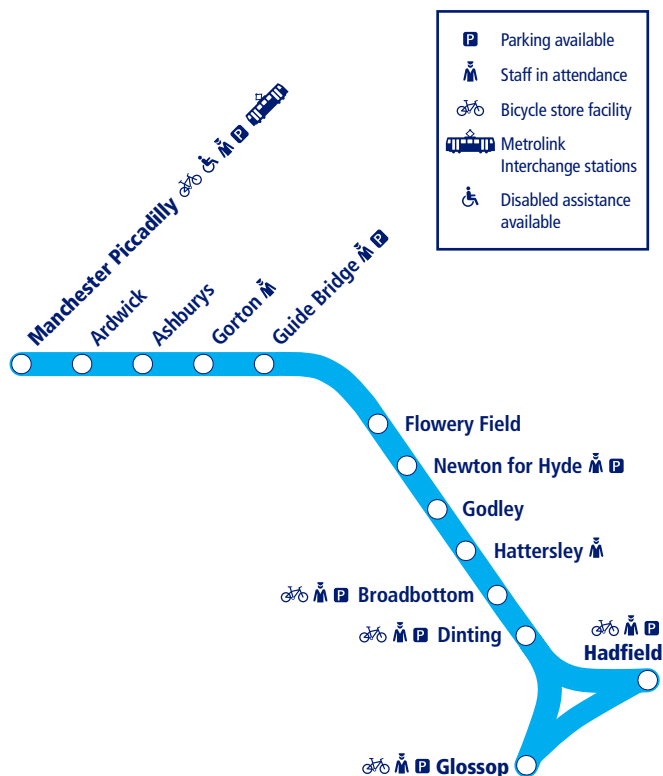

Train times

24

10 December 2023 –
1 June 2024

Manchester to Hadfield and Glossop

This timetable shows the Northern train service between **Hadfield/Glossop and Manchester**.

How to read this timetable

Look down the left hand column for your departure station. Read across until you find a suitable departure time. Read down the column to find the arrival time at your destination. Through services are shown in bold type (this means you won't have to change trains). Connecting services are shown in light type. If you travel on a connecting service, change at the next station shown in bold or if you arrive on a connecting service, change at the last station shown in bold, unless a footnote advises otherwise.

Minimum connection times

All stations have a minimum connection time of 5 minutes unless stated. Manchester Piccadilly 10 minutes.

Community Rail Partnerships and community groups

We support a number of active community rail partnerships (CRPs) across our network. CRPs bring together local communities and the rail industry to deliver benefits to both, and encourage use of the lines they represent.

TrainTracker™

For up to date travel information and live departures direct to your mobile, text your station **name** or **location code** to **8 49 50**.

Customers with disabilities or restricted mobility are encouraged to contact our **Customer Experience Centre** who will book assistance for you.