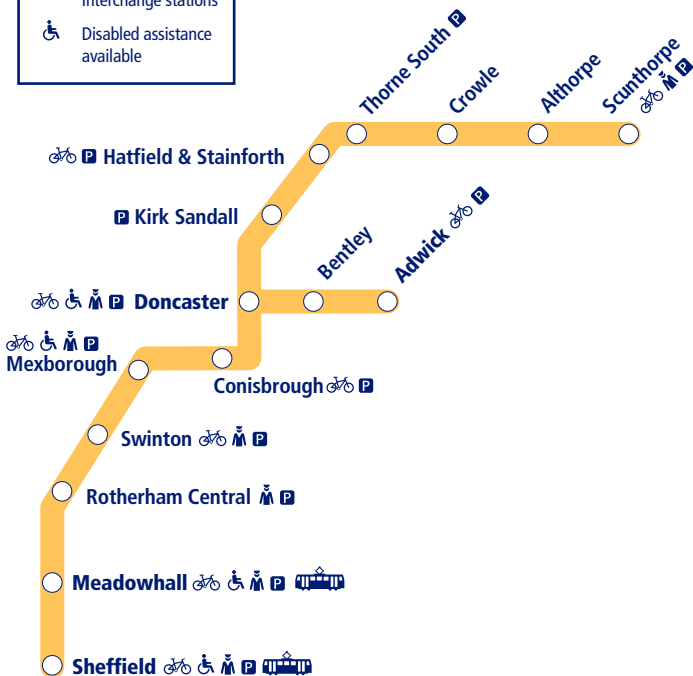

NORTHERN

Go do your thing

This timetable shows all train services between **Sheffield and Scunthorpe/Adwick**.

How to read this timetable

Look down the left hand column for your departure station. Read across until you find a suitable departure time. Read down the column to find the arrival time at your destination. Through services are shown in bold type (this means you won't have to change trains). Connecting services are shown in light type. If you travel on a connecting service, change at the next station shown in bold or if you arrive on a connecting service, change at the last station shown in bold, unless a footnote advises otherwise.