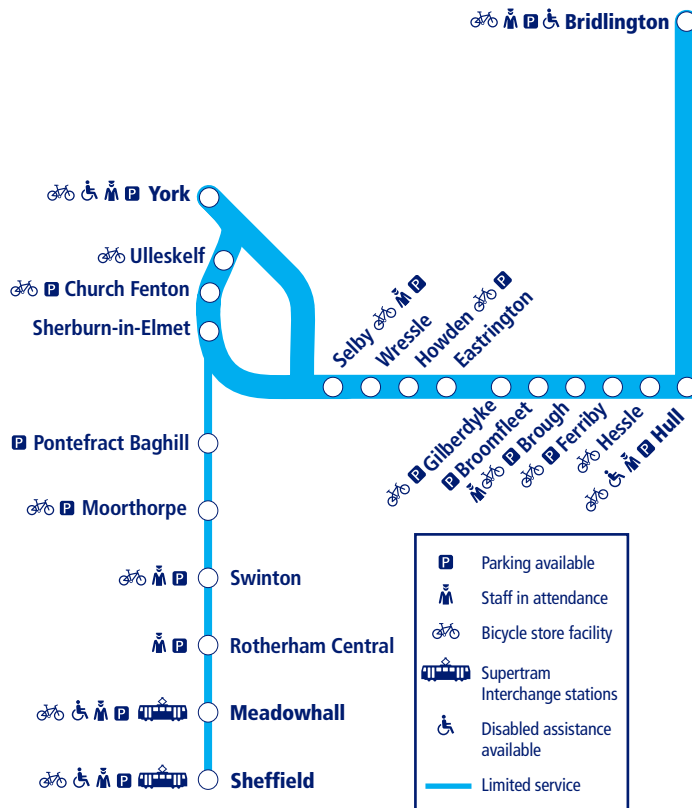

# Train times

10 December 2023 –  
1 June 2024

34

## York to Selby and Hull and York to Sheffield via Pontefract Baghill

This timetable shows a summary of Northern services between **York** and **Hull/ Bridlington**. Other trains also run between **Selby and Hull**.

The local train service between **York and Sheffield via Pontefract** is shown in a separate table within this leaflet.

Other trains also run between **York and Sheffield, via Leeds or Doncaster**.

### How to read this timetable

Look down the left hand column for your departure station. Read across until you find a suitable departure time. Read down the column to find the arrival time at your destination. Through services are shown in bold type (this means you won't have to change trains). Connecting services are shown in light type. If you travel on a connecting service, change at the next station shown in bold or if you arrive on a connecting service, change at the last station shown in bold, unless a footnote advises otherwise.