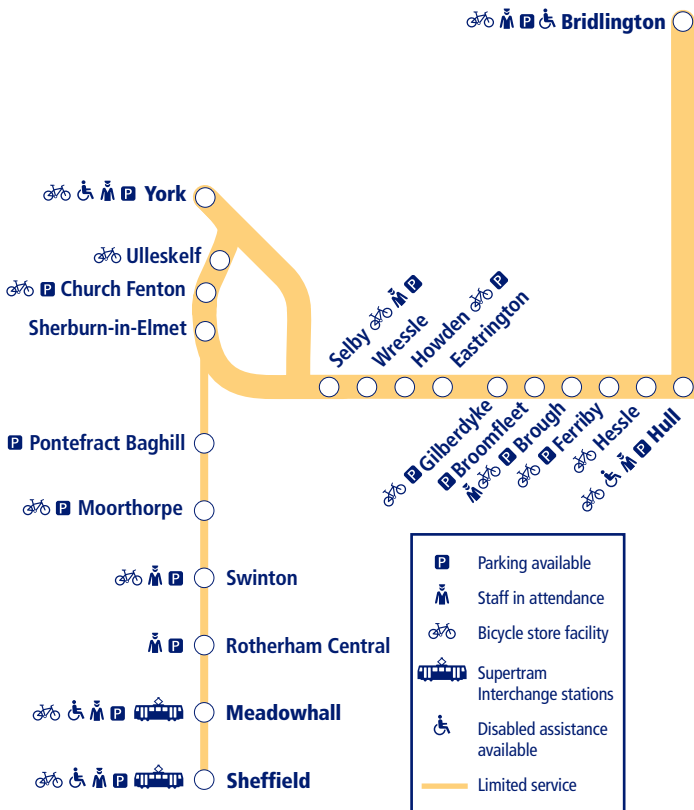

Train times

2 June – 14 December 2024

34

York to Selby and Hull and York to Sheffield via Pontefract Baghill

NORTHERN

Go do your thing

This timetable shows a summary of Northern services between **York** and **Hull/Bridlington**. Other trains also run between **Selby and Hull**.

The local train service between **York and Sheffield via Pontefract** is shown in a separate table within this leaflet.

Other trains also run between **York and Sheffield, via Leeds or Doncaster**.

How to read this timetable

Look down the left hand column for your departure station. Read across until you find a suitable departure time. Read down the column to find the arrival time at your destination. Through services are shown in bold type (this means you won't have to change trains). Connecting services are shown in light type. If you travel on a connecting service, change at the next station shown in bold or if you arrive on a connecting service, change at the last station shown in bold, unless a footnote advises otherwise.

TrainTracker™

For up to date travel information and live departures direct to your mobile, text your station **name** or **location code** to **8 49 50**.

Customers with disabilities or restricted mobility are encouraged to contact our **Customer Experience Centre** who will book assistance for you.