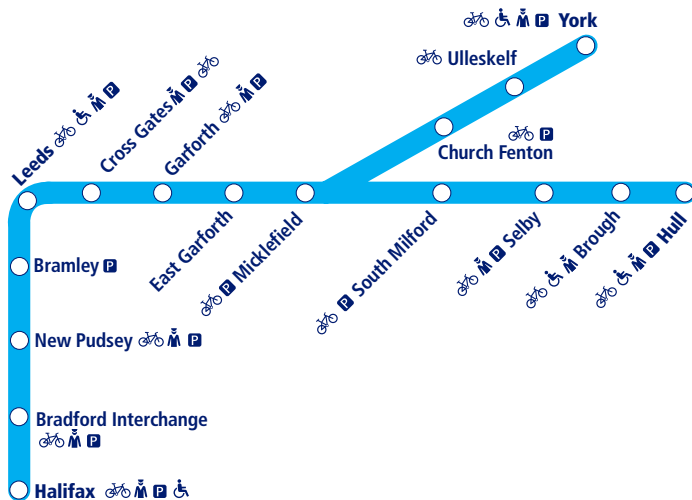

Train times

35

10 December 2023 –
1 June 2024

Halifax to Hull and Leeds to York

- Parking available
- Staff in attendance
- Bicycle store facility
- Disabled assistance available

This timetable shows a summary of local stopping services between **Halifax and Hull** and stopping services between **York, Selby and Leeds**.

How to read this timetable

Look down the left hand column for your departure station. Read across until you find a suitable departure time. Read down the column to find the arrival time at your destination. Through services are shown in bold type (this means you won't have to change trains). Connecting services are shown in light type. If you travel on a connecting service, change at the next station shown in bold or if you arrive on a connecting service, change at the last station shown in bold, unless a footnote advises otherwise.